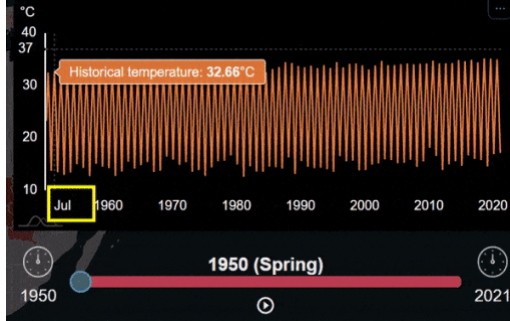

Teal tool is more than climate data

How does historical climate data impact land based transportation sectors? [Learn more on how](#) Teal promotes dialogue and collaboration between Climate Scientists and the Transport Sector.

Teal tool takes on Instagram

Follow the Teal tool Instagram account [here](#) to keep updated and learn how the tool can benefit your understanding and awareness of climate change. [Read all about it here.](#)

WEMC

The Enterprise Centre
University Drive
Norwich
United Kingdom